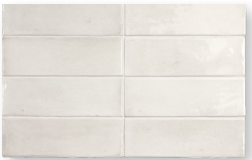

CASABLANCA

Bone Cross | 5"x5" & Blue Grass Taco | 1"x1"

Amber Grey | 2"x6"

Tile
Of
Spain

malinetile.com

CASABLANCA

PORCELAIN TILE

Technical Data

7"x7" Star

1"x1" Taco

Colors

Amber Grey

Black Hat

Blue Grass

Blue Night

Canvas

White

Amber Grey Taco

Black Hat Taco

Blue Grass Taco

Blue Night Taco

Canvas Taco

White Taco

Bone Cross