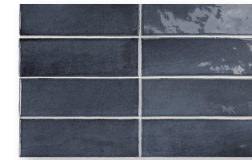

CASABLANCA

Bone Cross | 5"x5" & Blue Grass Taco | 1"x1"

Amber Grey | 2"x6"

Tile
Of
Spain

malinetile.com

CASABLANCA

PORCELAIN TILE

Technical Data

7"x7" Star

1"x1" Taco

Colors

Amber Grey

Black Hat

Blue Grass

Blue Night

Canvas

White

Amber Grey Taco

Black Hat Taco

Blue Grass Taco

Blue Night Taco

Canvas Taco

White Taco

Bone Cross